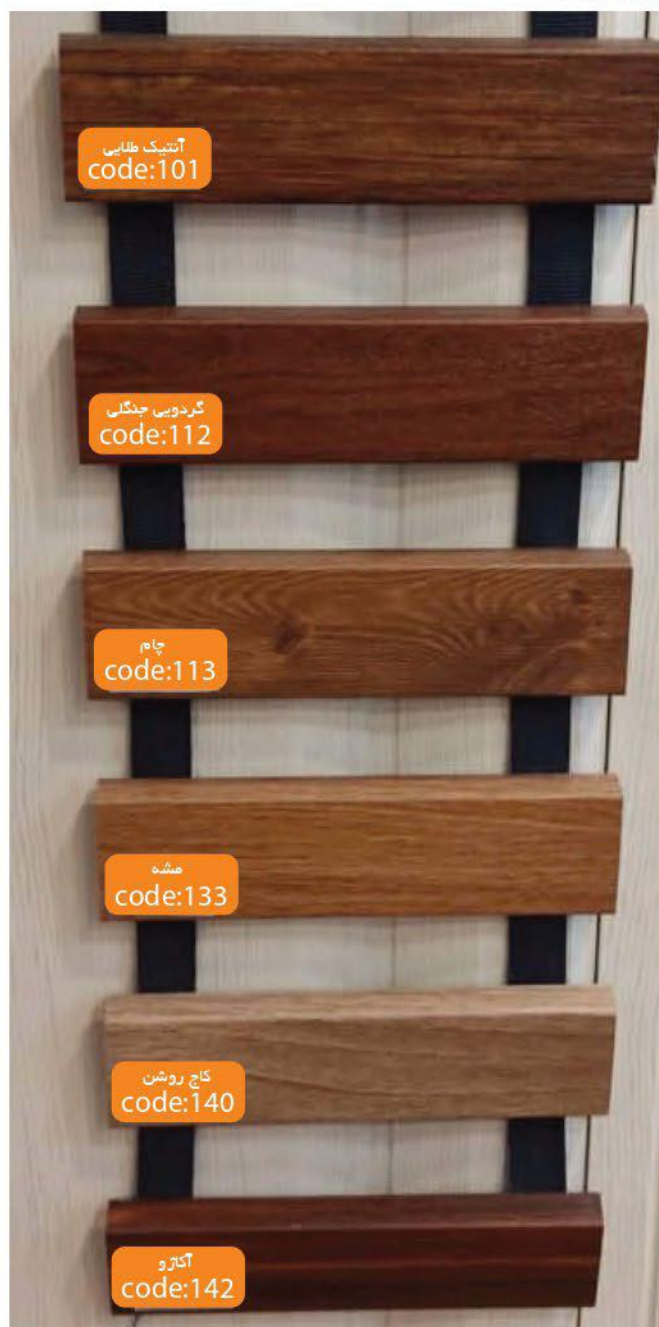

قرنيز و ديوارپوش

Woodlock-AGE-Hardwood

woodlock

woodlock

age

age

code:012

code:013

code:05

code:06

code:07

HARDWOOD

code:601

code:602

code:603

code:604

code:605

code:606

code:607

code:608

code:609

code:615

Borna

قرنيز و ديوارپوش